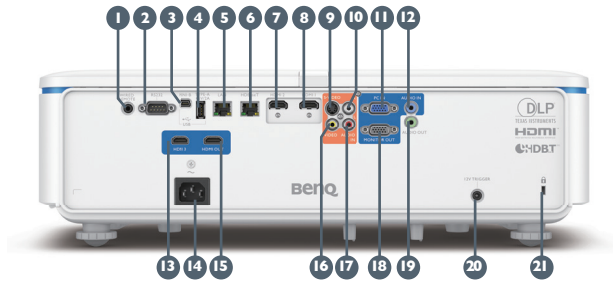

Input and Output Terminals